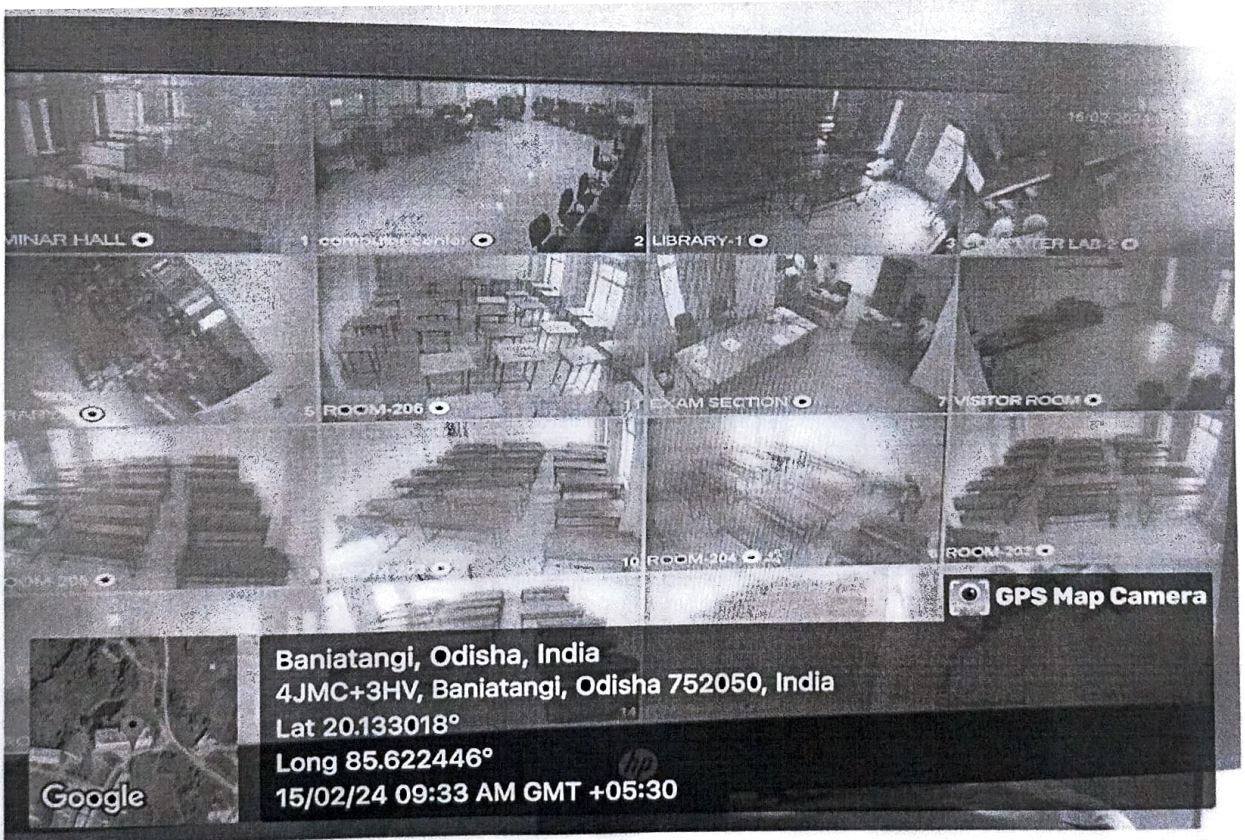

Display of the control room of CCTV cameras (32 no of camera installed in class Room)

[Handwritten Signature]
Principal
Einstein Academy of Technology & Management
Bhubaneswar, Khurda